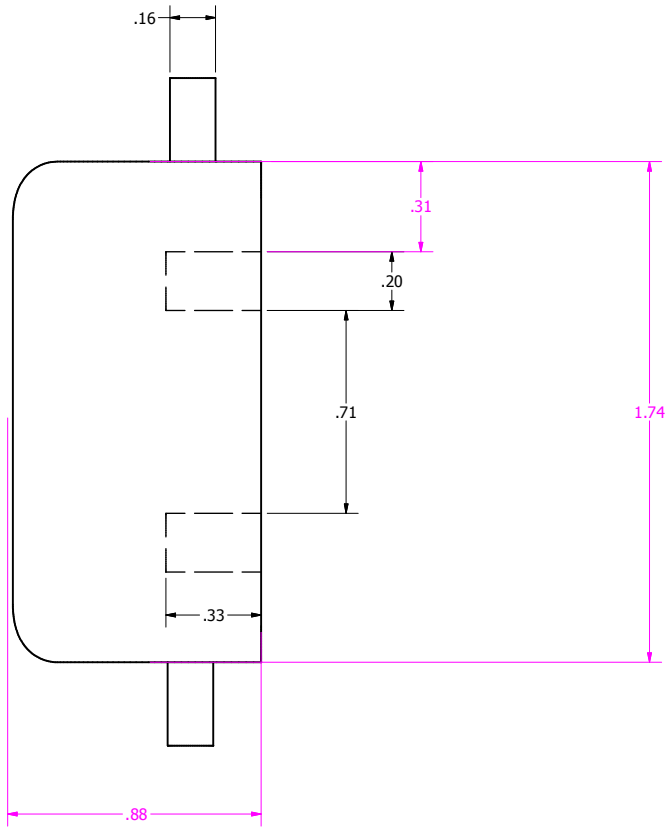

DRAWN	rcarnes1	11/18/2013		
CHECKED			TITLE	
QA				
MFG				
APPROVED				
			SIZE	DWG NO
			C	tire dimensions
			SCALE	REV
				1
			SHEET 1 OF 7	

DRAWN	rcarnes1	11/18/2013		
CHECKED			TITLE	
QA			New Castle Area Career Programs	
MFG				
APPROVED				
			SIZE	DWG NO
			C	tire dimensions
			SCALE	REV
				1
			SHEET 2 OF 7	

DRAWN	rcarnes1	11/18/2013		
CHECKED			TITLE	
QA			New Castle Area Career Progrms	
MFG			SIZE	DWG NO
APPROVED			C	REV
			SCALE	1/16" = 1"
			SHEET 3 OF 7	

tire dimensions

DRAWN	rcarnes1	11/18/2013		
CHECKED			TITLE	
QA				
MFG				
APPROVED				
			SIZE	DWG NO
			C	tire dimensions
			SCALE	REV
				1

DRAWN	rcarnes1	11/18/2013		
CHECKED			TITLE	
QA				
MFG				
APPROVED				
		SIZE	DWG NO	REV
		C	tire dimensions	
		SCALE	SHEET 5 OF 7	

DRAWN	rcarnes1	11/18/2013		
CHECKED			TITLE	
QA				
MFG				
APPROVED				
			SIZE	DWG NO
			C	tire dimensions
			SCALE	REV
				1
			SHEET 6 OF 7	

DRAWN	rcarnes1	11/18/2013		
CHECKED			TITLE	
QA				
MFG				
APPROVED				
			SIZE	DWG NO
			C	tire dimensions
			SCALE	REV
				1
			SHEET 7 OF 7	

This document was created with Win2PDF available at <http://www.win2pdf.com>.
The unregistered version of Win2PDF is for evaluation or non-commercial use only.
This page will not be added after purchasing Win2PDF.