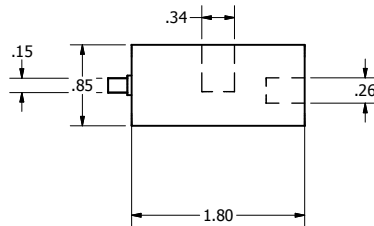

DRAWN	rcarnes1	11/18/2013		
CHECKED			TITLE	
QA			New Castle Area Career Progrms	
MFG			SIZE	DWG NO
APPROVED			C	REV
			SCALE	1/16" = 1"
			SHEET 3 OF 7	

tire dimensions

DRAWN	rcarnes1	11/18/2013		
CHECKED			TITLE	
QA				
MFG				
APPROVED				
			SIZE	DWG NO
			C	tire dimensions
			SCALE	REV
				1