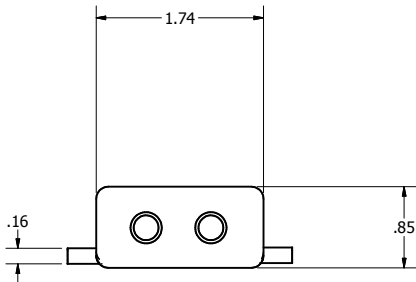

DRAWN	rcarnes1	11/18/2013		
CHECKED			TITLE	
QA				
MFG				
APPROVED				
			SIZE	DWG NO
			C	tire dimensions
			SCALE	REV
				1
			SHEET 6 OF 7