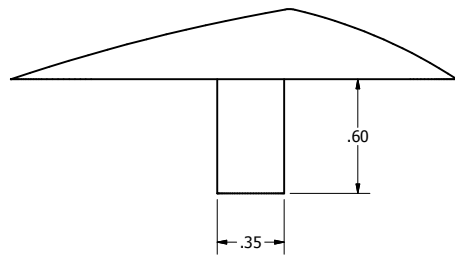

DRAWN	rcarnes1	11/18/2013		
CHECKED			TITLE	
QA				
MFG				
APPROVED				
			SIZE	DWG NO
			C	tire dimensions
			SCALE	REV
				1
			SHEET 7 OF 7