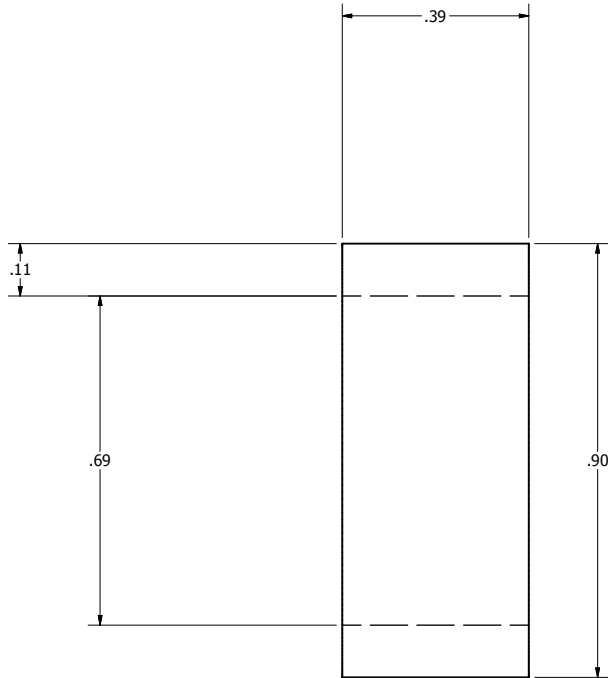

DRAWN	rcarnes1	11/18/2013		
CHECKED			TITLE	
QA				
MFG				
APPROVED				
			SIZE	DWG NO
			C	tire dimensions
			SCALE	REV
				1
			SHEET 1 OF 7	

DRAWN	rcarnes1	11/18/2013		
CHECKED			TITLE	
QA			New Castle Area Career Programs	
MFG				
APPROVED				
			SIZE	DWG NO
			C	tire dimensions
			SCALE	REV
				1
			SHEET 2 OF 7	

DRAWN	rcarnes1	11/18/2013		
CHECKED			TITLE	
QA			New Castle Area Career Progrms	
MFG			SIZE	DWG NO
APPROVED			C	REV
			SCALE	1/16" = 1"
			SHEET 3 OF 7	

tire dimensions

DRAWN	rcarnes1	11/18/2013		
CHECKED			TITLE	
QA				
MFG				
APPROVED				
			SIZE	DWG NO
			C	tire dimensions
			SCALE	REV
				1