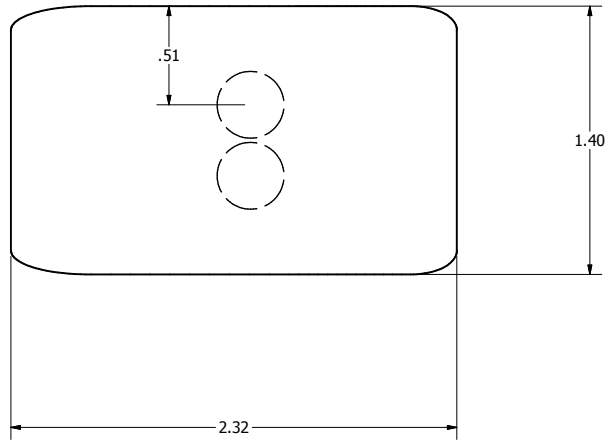

DRAWN	rcarnes1	11/18/2013		
CHECKED			TITLE	
QA				
MFG				
APPROVED				
			SIZE	DWG NO
			C	tire dimensions
			SCALE	REV
				1
			SHEET 7 OF 7