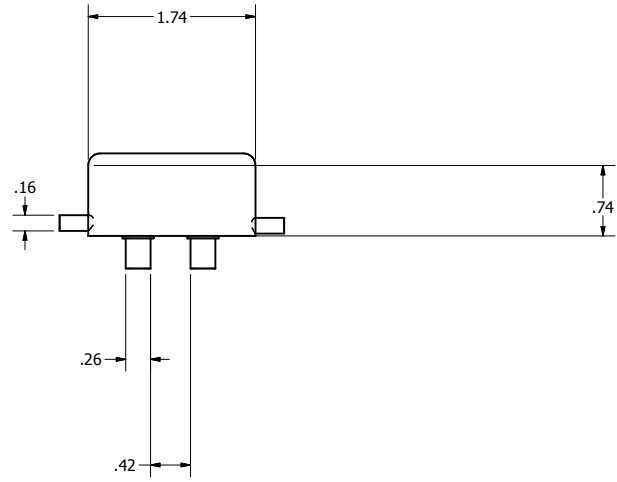

DRAWN	rcarnes1	11/18/2013		
CHECKED			TITLE	
QA				
MFG				
APPROVED				
			SIZE	DWG NO
			C	tire dimensions
			SCALE	REV
				1
			SHEET 6 OF 7