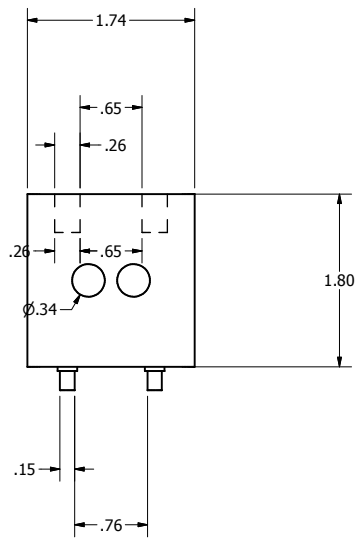

DRAWN	rcarnes1	11/18/2013		
CHECKED			TITLE	
QA				
MFG				
APPROVED				
			SIZE	DWG NO
			C	tire dimensions
			SCALE	REV
				1
			SHEET 1 OF 7	

DRAWN	rcarnes1	11/18/2013		
CHECKED			TITLE	
QA			New Castle Area Career Programs	
MFG				
APPROVED				
			SIZE	DWG NO
			C	tire dimensions
			SCALE	REV
				1
			SHEET 2 OF 7	

DRAWN	rcarnes1	11/18/2013		
CHECKED			TITLE	
QA			New Castle Area Career Progrms	
MFG			SIZE	DWG NO
APPROVED			C	REV
			SCALE	1/16" = 1"
			SHEET 3 OF 7	

tire dimensions

DRAWN	rcarnes1	11/18/2013		
CHECKED			TITLE	
QA				
MFG				
APPROVED				
			SIZE	DWG NO
			C	tire dimensions
			SCALE	REV
				1

DRAWN	rcarnes1	11/18/2013		
CHECKED			TITLE	
QA				
MFG				
APPROVED				
			SIZE	DWG NO
			C	tire dimensions
			SCALE	REV
				1
			SHEET 7 OF 7	

This document was created with Win2PDF available at <http://www.win2pdf.com>.
The unregistered version of Win2PDF is for evaluation or non-commercial use only.
This page will not be added after purchasing Win2PDF.