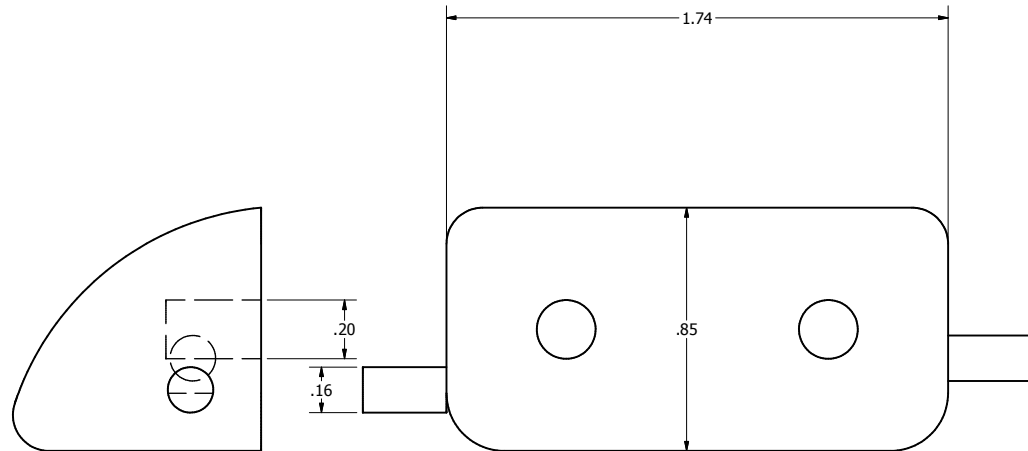

DRAWN	rcarnes1	11/18/2013		
CHECKED			TITLE	
QA				
MFG				
APPROVED				
			SIZE	DWG NO
			C	tire dimensions
			SCALE	REV
				1
			SHEET 1 OF 7	

DRAWN	rcarnes1	11/18/2013		
CHECKED			TITLE	
QA			New Castle Area Career Programs	
MFG				
APPROVED				
			SIZE	DWG NO
			C	tire dimensions
			SCALE	REV
				1
			SHEET 2 OF 7	

DRAWN	rcarnes1	11/18/2013		
CHECKED			TITLE	
QA			New Castle Area Career Progrms	
MFG			SIZE	DWG NO
APPROVED			C	REV
			SCALE	1/16" = 1"
			SHEET 3 OF 7	

tire dimensions

DRAWN	rcarnes1	11/18/2013		
CHECKED			TITLE	
QA				
MFG				
APPROVED				
			SIZE	DWG NO
			C	tire dimensions
			SCALE	REV
				1