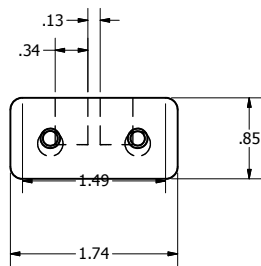

DRAWN	rcarnes1	11/18/2013		
CHECKED			TITLE	
QA				
MFG				
APPROVED				
			SIZE	DWG NO
			C	tire dimensions
			SCALE	REV
				1
			SHEET 1 OF 7	

DRAWN	rcarnes1	11/18/2013		
CHECKED			TITLE	
QA			New Castle Area Career Programs	
MFG				
APPROVED				
			SIZE	DWG NO
			C	tire dimensions
			SCALE	REV
				1
			SHEET 2 OF 7	

DRAWN	rcarnes1	11/18/2013		
CHECKED			TITLE	
QA			New Castle Area Career Progrms	
MFG			SIZE	DWG NO
APPROVED			C	REV
			SCALE	1/16" = 1"
			SHEET 3 OF 7	

tire dimensions

DRAWN	rcarnes1	11/18/2013		
CHECKED			TITLE	
QA				
MFG				
APPROVED				
			SIZE	DWG NO
			C	tire dimensions
			SCALE	REV
				1

DRAWN	rcarnes1	11/18/2013		
CHECKED			TITLE	
QA				
MFG				
APPROVED				
		SIZE	DWG NO	REV
		C	tire dimensions	
		SCALE	SHEET 5 OF 7	

DRAWN	rcarnes1	11/18/2013		
CHECKED			TITLE	
QA				
MFG				
APPROVED				
			SIZE	DWG NO
			C	tire dimensions
			SCALE	REV
				1
			SHEET 6 OF 7	

DRAWN	rcarnes1	11/18/2013		
CHECKED			TITLE	
QA				
MFG				
APPROVED				
			SIZE	DWG NO
			C	tire dimensions
			SCALE	REV
				1
			SHEET 7 OF 7	

This document was created with Win2PDF available at <http://www.win2pdf.com>.
The unregistered version of Win2PDF is for evaluation or non-commercial use only.
This page will not be added after purchasing Win2PDF.