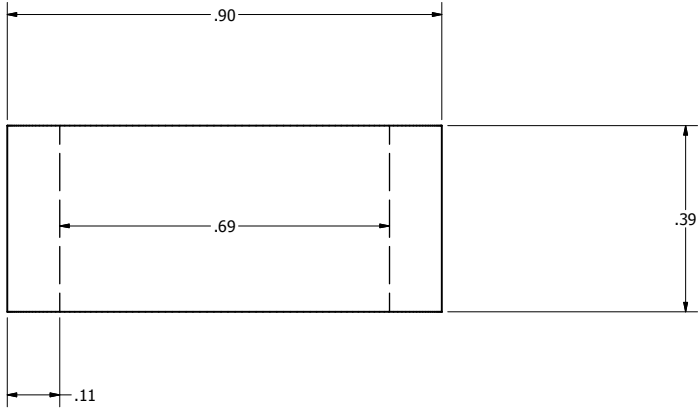

DRAWN	rcarnes1	11/18/2013		
CHECKED			TITLE	
QA			New Castle Area Career Programs	
MFG				
APPROVED				
			SIZE	DWG NO
			C	tire dimensions
			SCALE	REV
				1
			SHEET 2 OF 7