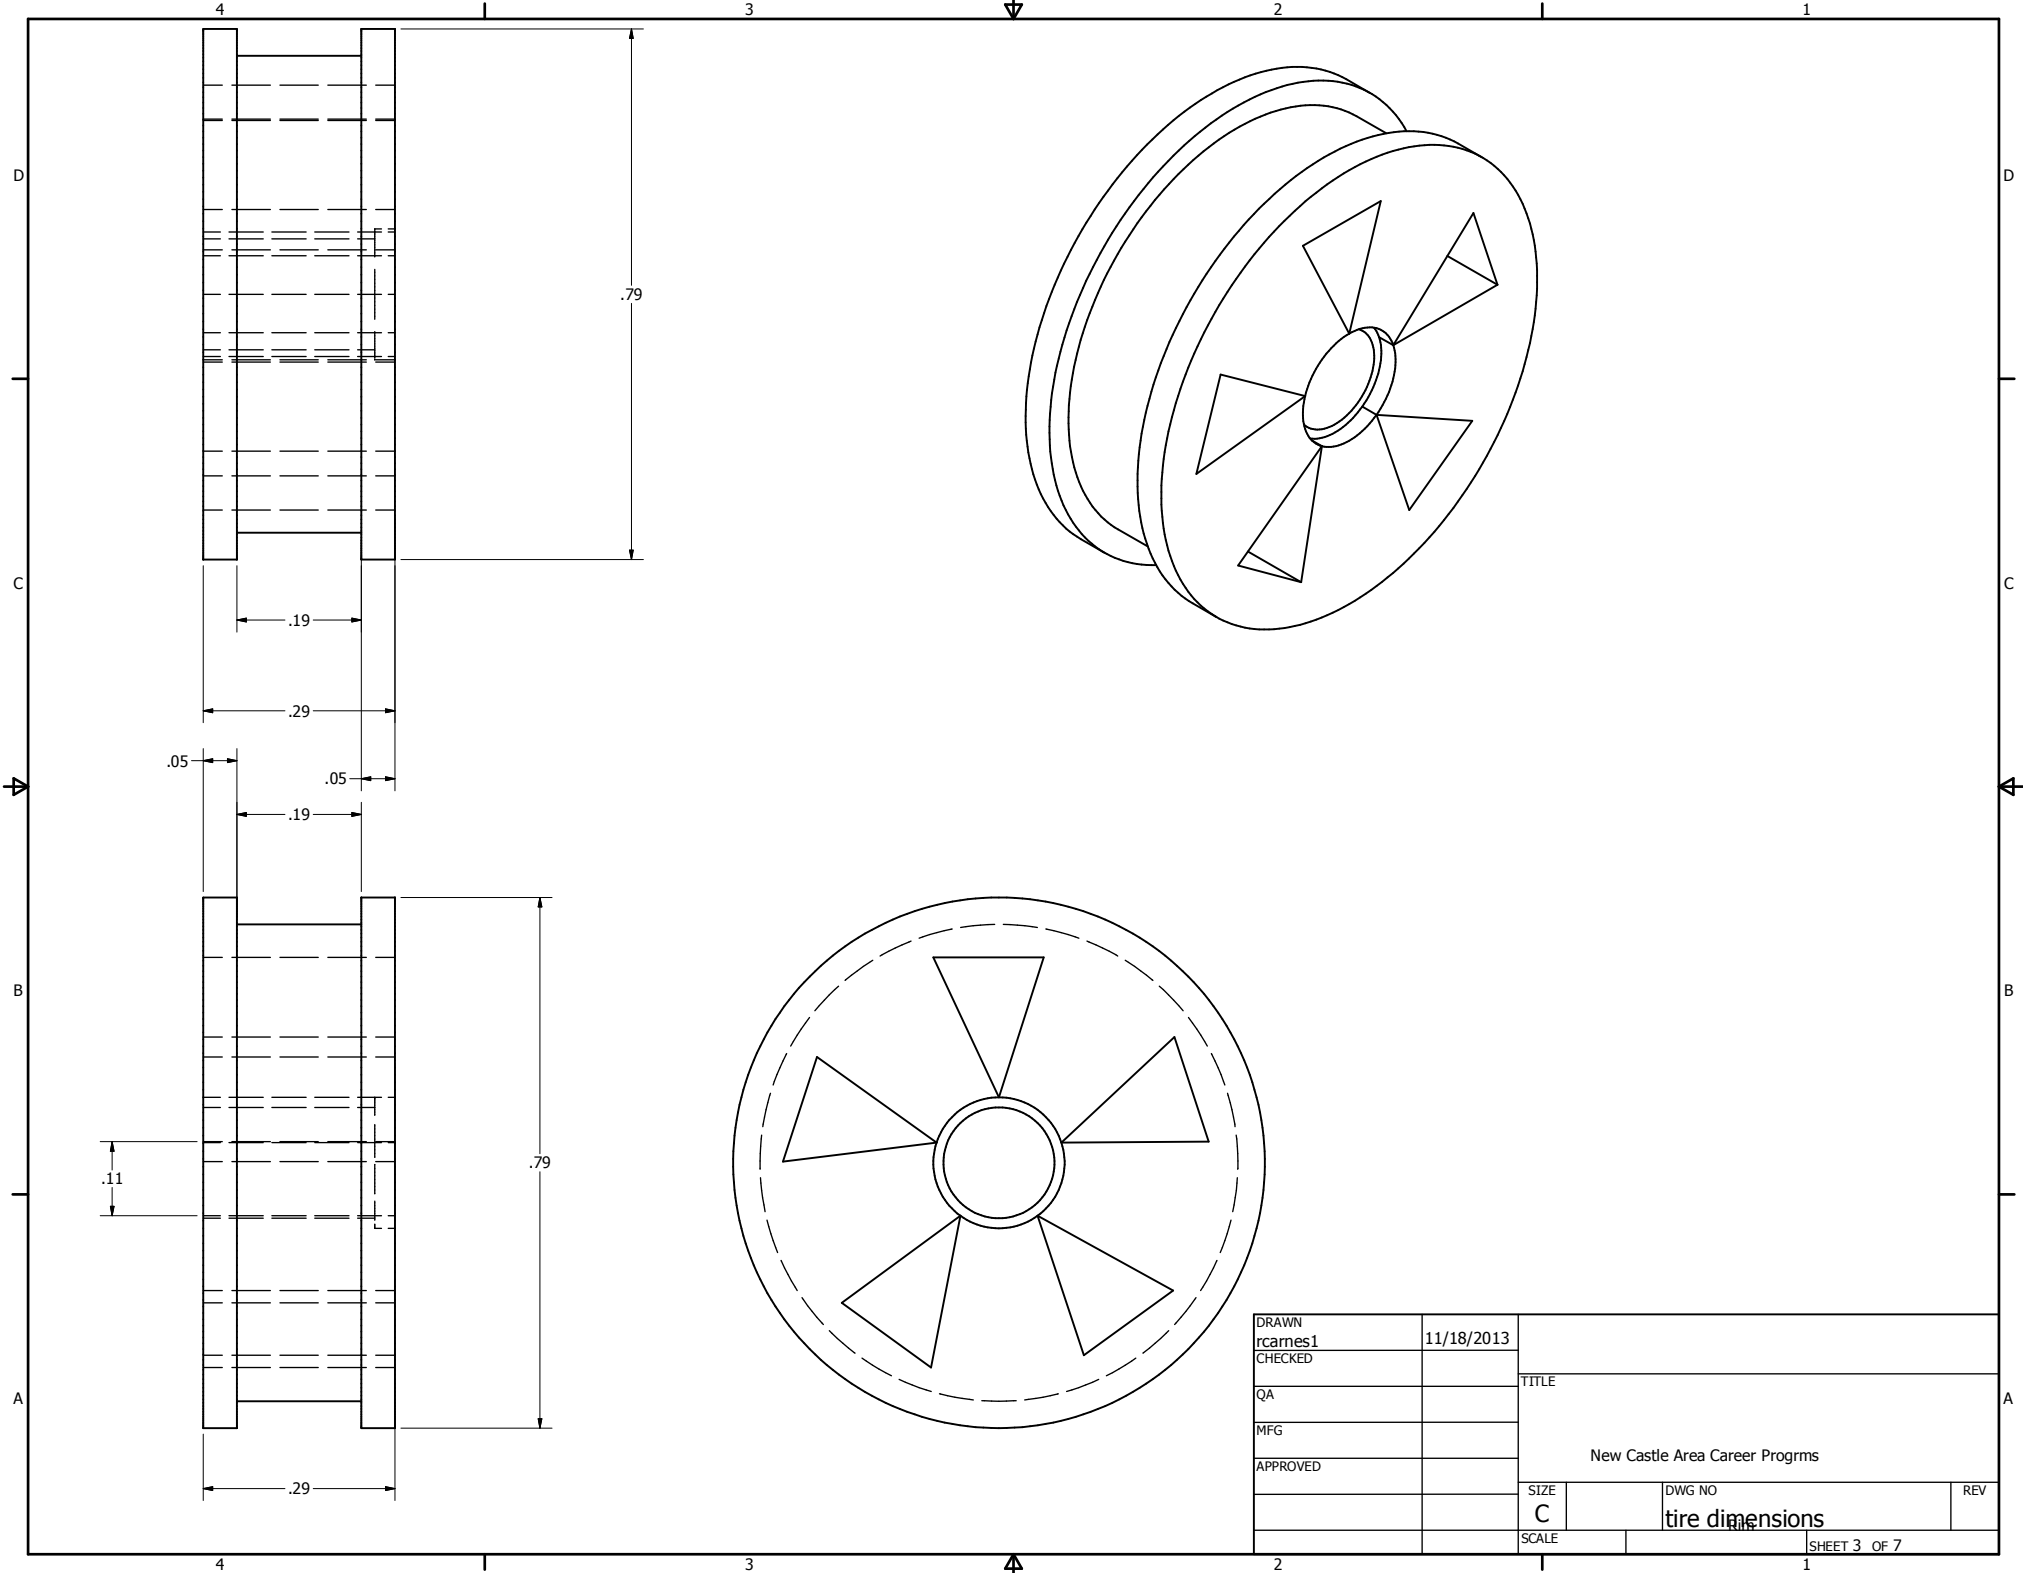

DRAWN	rcarnes1	11/18/2013		
CHECKED			TITLE	
QA				
MFG				
APPROVED				
			SIZE	DWG NO
			C	tire dimensions
			SCALE	REV
				1
			SHEET 1 OF 7	

DRAWN	rcarnes1	11/18/2013		
CHECKED			TITLE	
QA			New Castle Area Career Programs	
MFG				
APPROVED				
			SIZE	DWG NO
			C	tire dimensions
			SCALE	REV
				1
			SHEET 2 OF 7	

DRAWN	rcarnes1	11/18/2013		
CHECKED			TITLE	
QA			New Castle Area Career Progrms	
MFG			SIZE	DWG NO
APPROVED			C	REV
			SCALE	1/16" = 1"
			SHEET 3 OF 7	

tire dimensions

DRAWN	rcarnes1	11/18/2013		
CHECKED			TITLE	
QA				
MFG				
APPROVED				
			SIZE	DWG NO
			C	tire dimensions
			SCALE	REV
				1