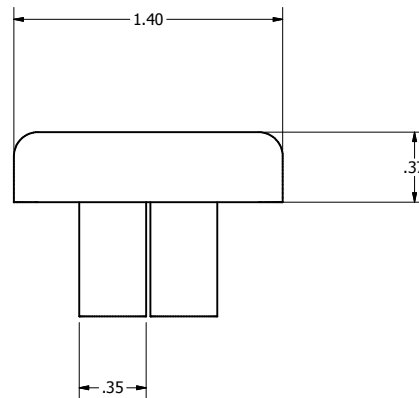

DRAWN	rcarnes1	11/18/2013		
CHECKED			TITLE	
QA			New Castle Area Career Progrms	
MFG			SIZE	DWG NO
APPROVED			C	REV
			SCALE	1/16" = 1"
			SHEET 3 OF 7	

tire dimensions

DRAWN	rcarnes1	11/18/2013		
CHECKED			TITLE	
QA				
MFG				
APPROVED				
			SIZE	DWG NO
			C	tire dimensions
			SCALE	REV
				1

DRAWN	rcarnes1	11/18/2013		
CHECKED			TITLE	
QA				
MFG				
APPROVED				
			SIZE	DWG NO
			C	tire dimensions
			SCALE	REV
				1
			SHEET 7 OF 7	

This document was created with Win2PDF available at <http://www.win2pdf.com>.
The unregistered version of Win2PDF is for evaluation or non-commercial use only.
This page will not be added after purchasing Win2PDF.